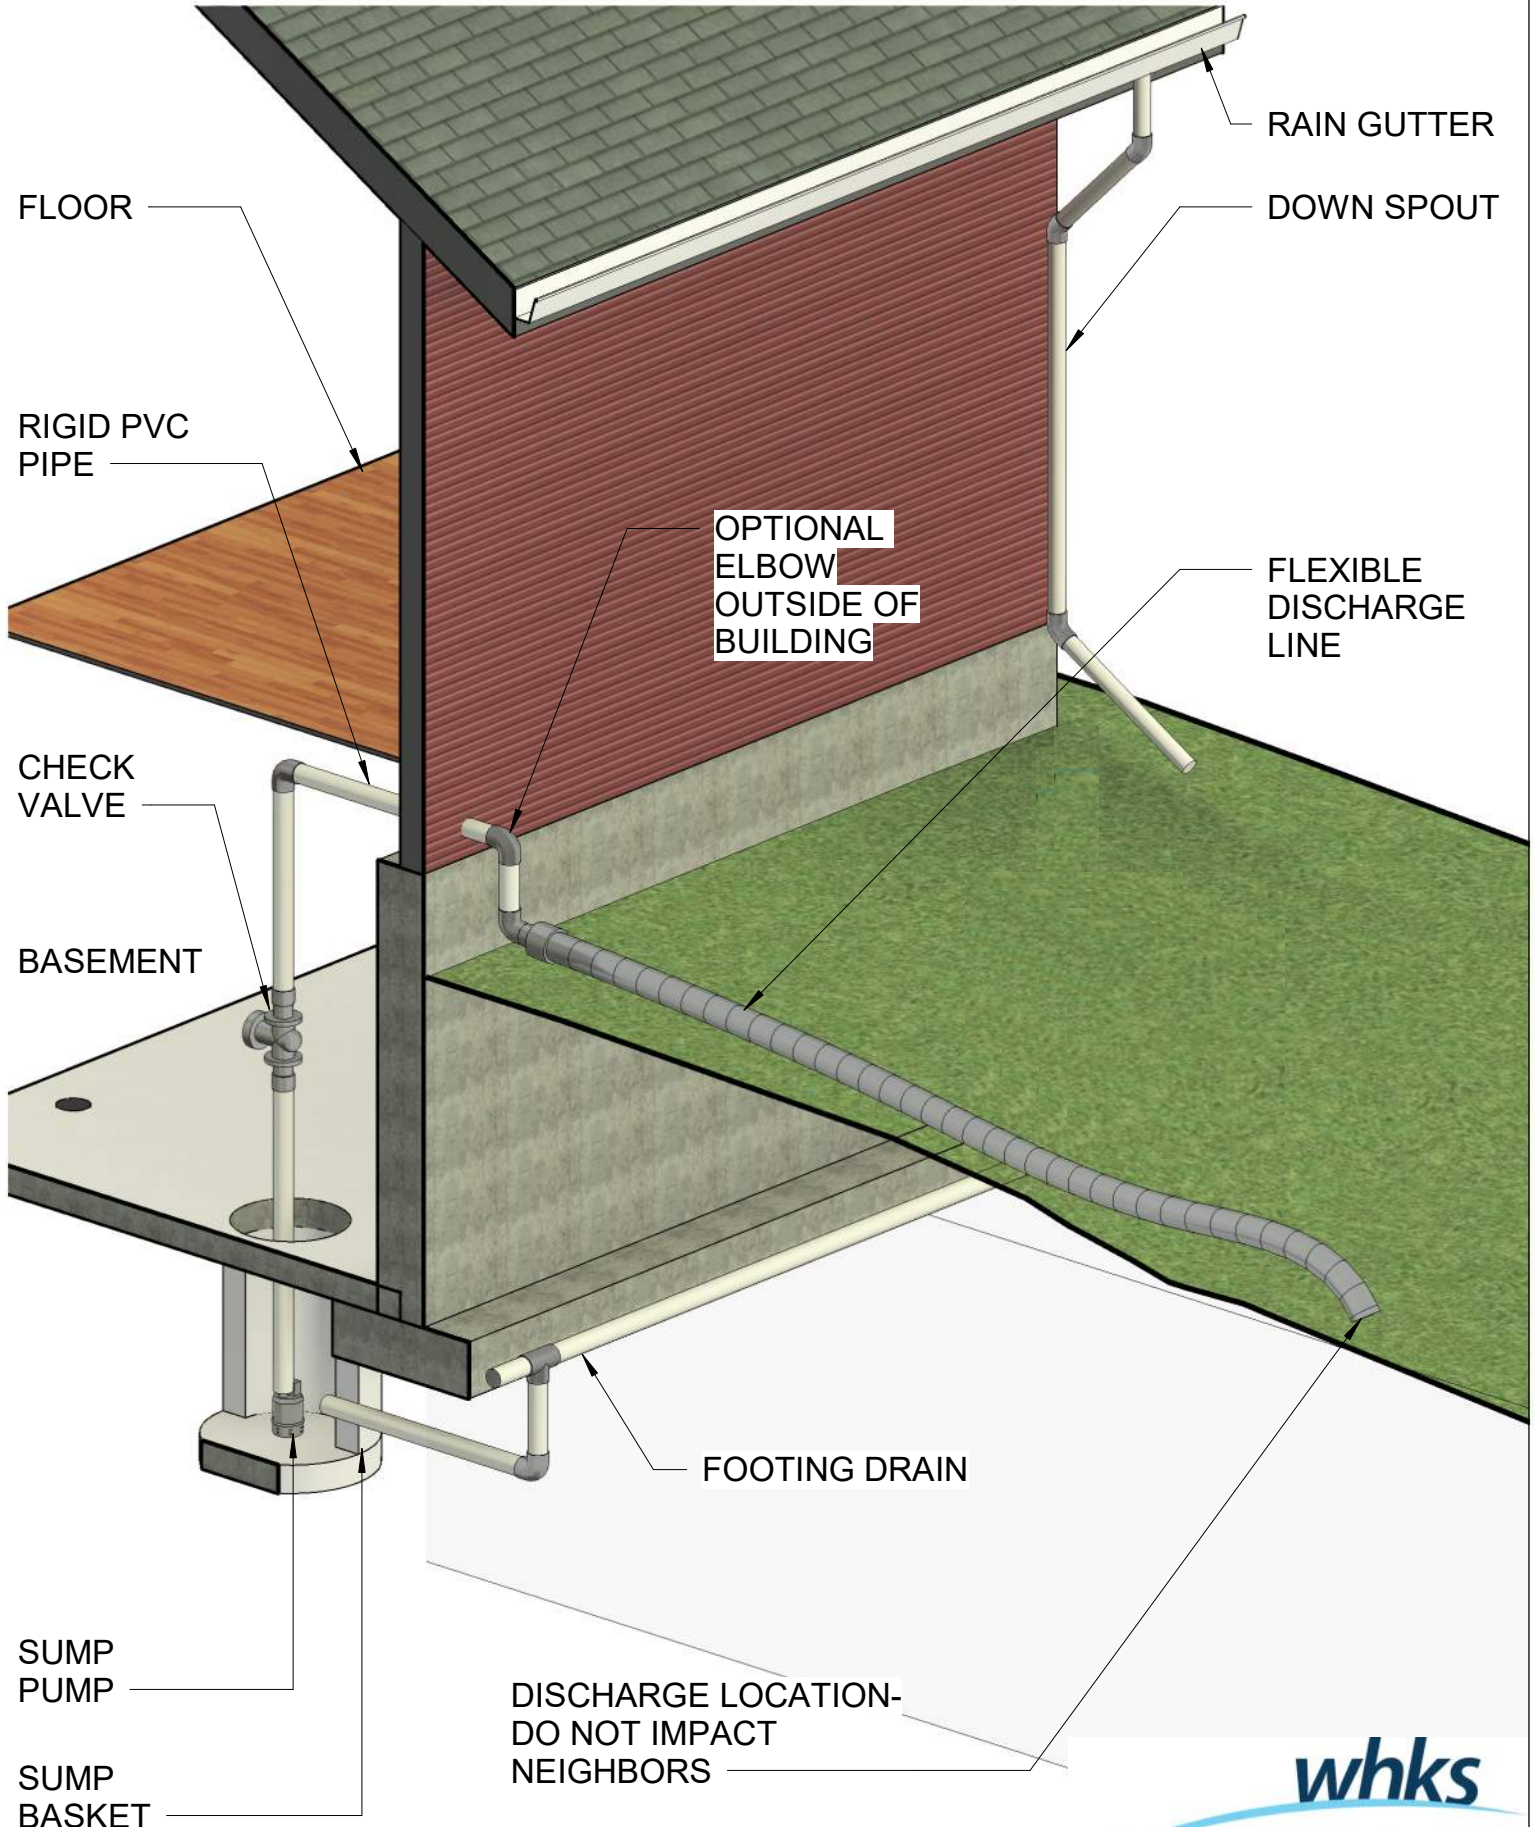

# CITY OF WANAMINGO PROPER SUMP PUMP CONNECTION

**CITY OF WANAMINGO  
PROPER SUMP PUMP CONNECTION  
(WHEN CITY SUBDRAIN / STORM SEWER AVAILABLE)**